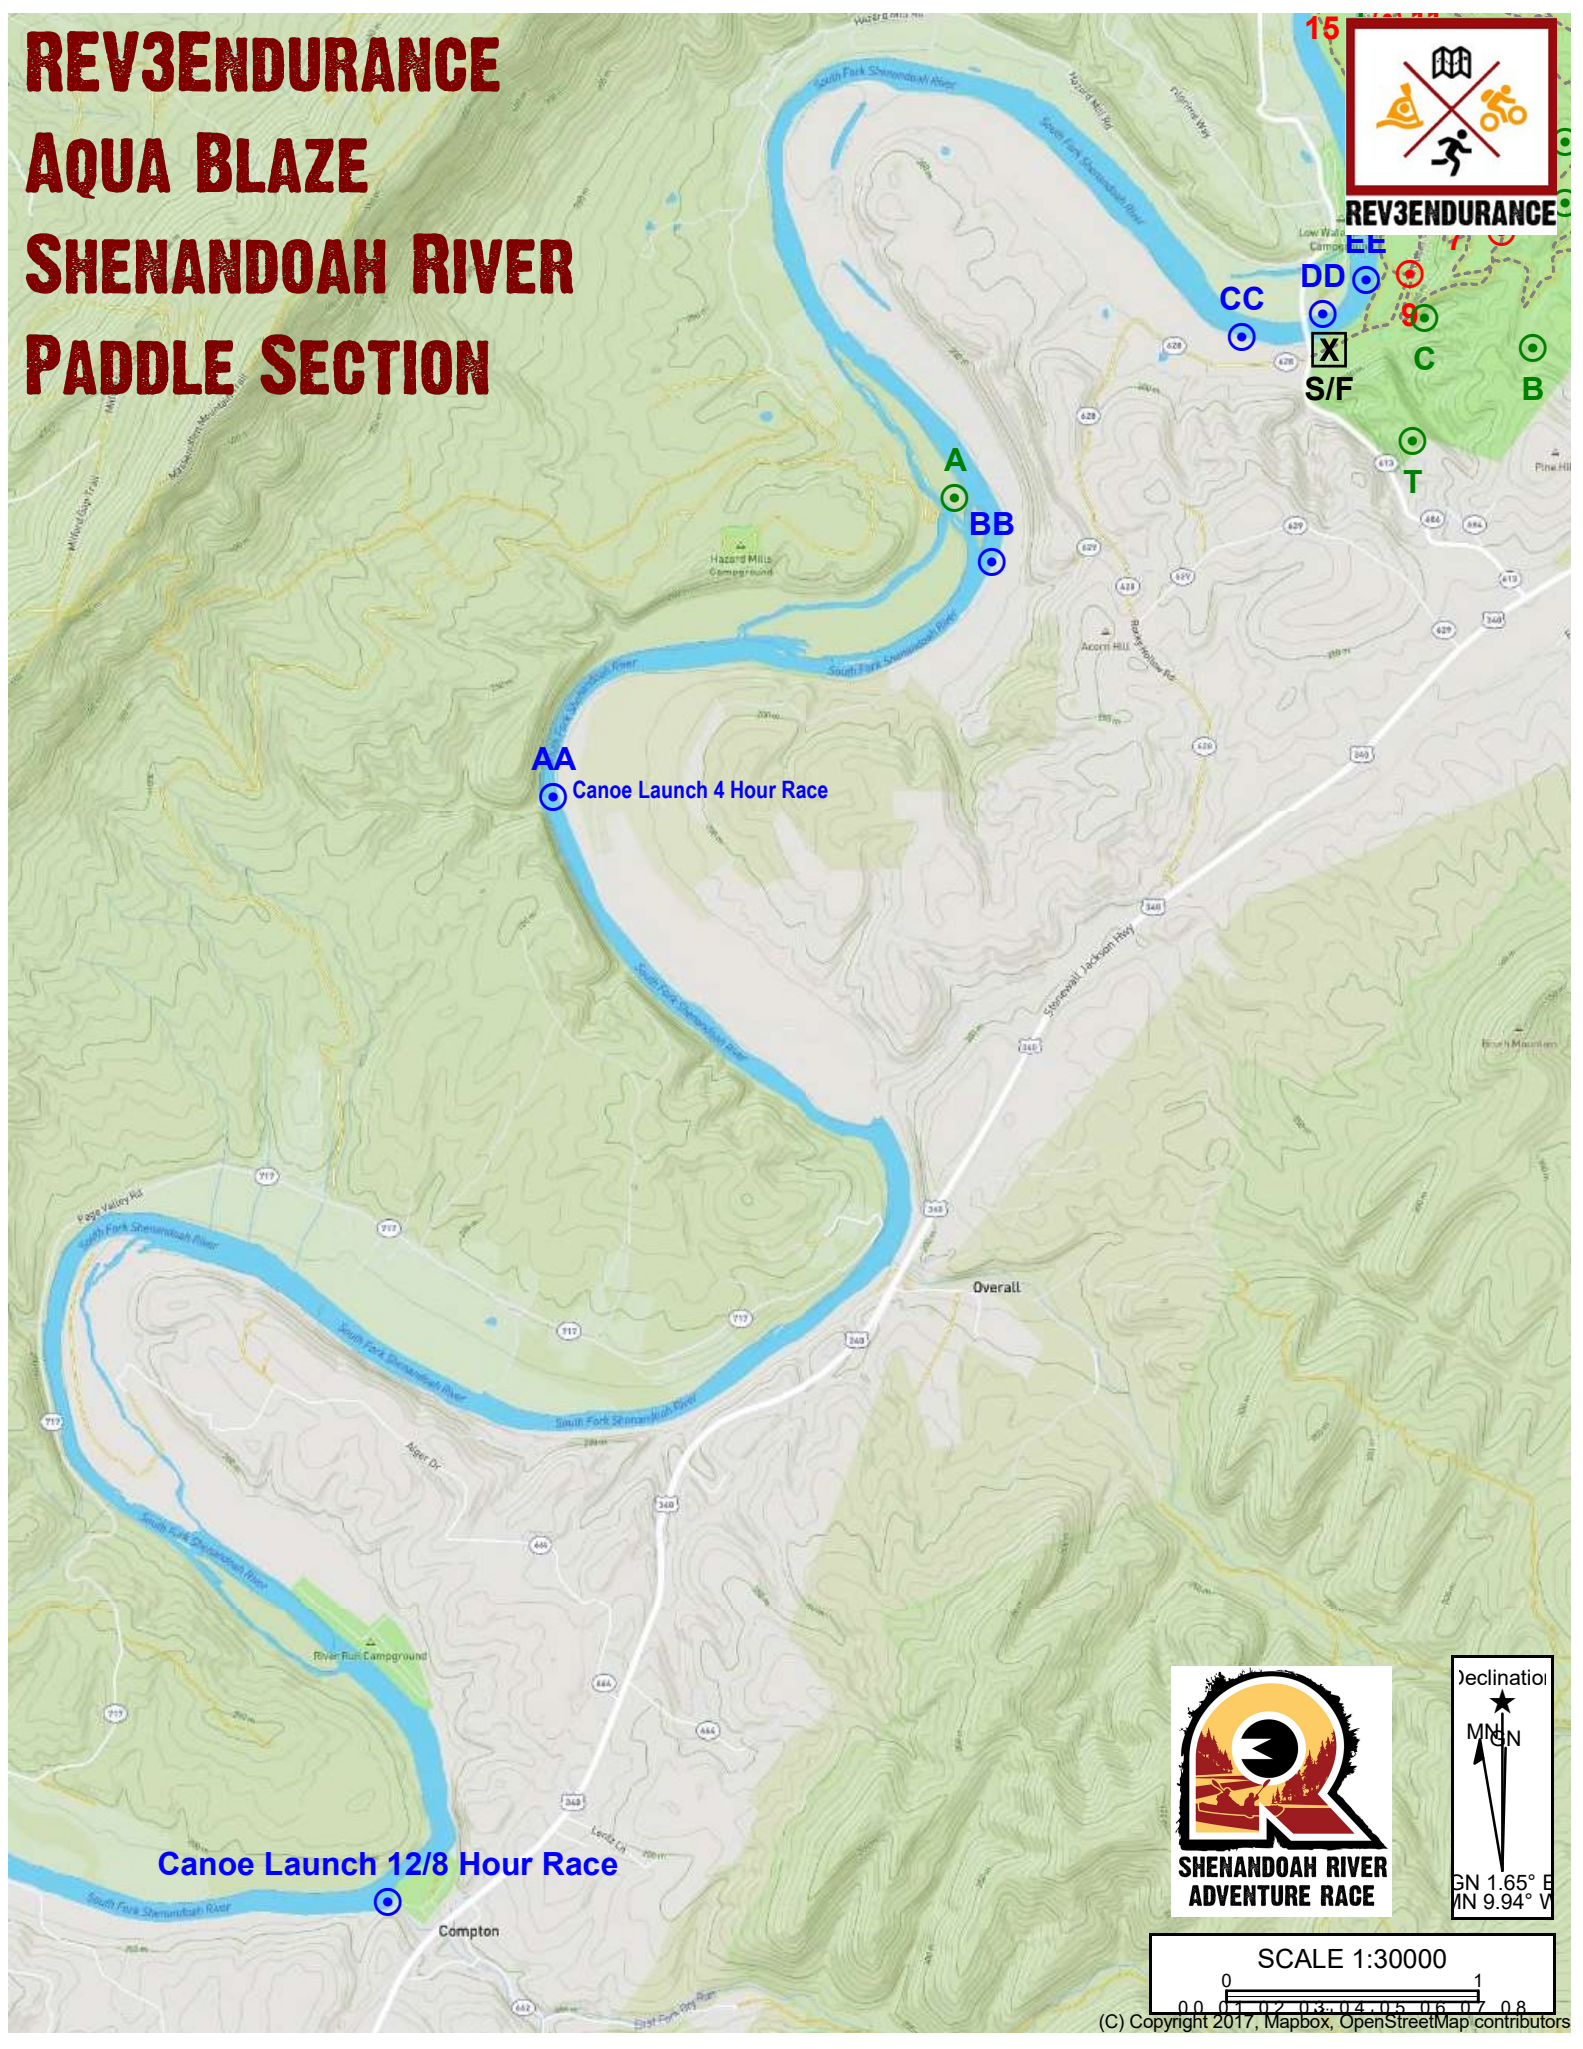

REV3ENDURANCE AQUA BLAZE SHENANDOAH RIVER PADDLE SECTION

SHENANDOAH RIVER
ADVENTURE RACE

Inclination
MN
GN 1.65° E
MN 9.94° V

SCALE 1:30000