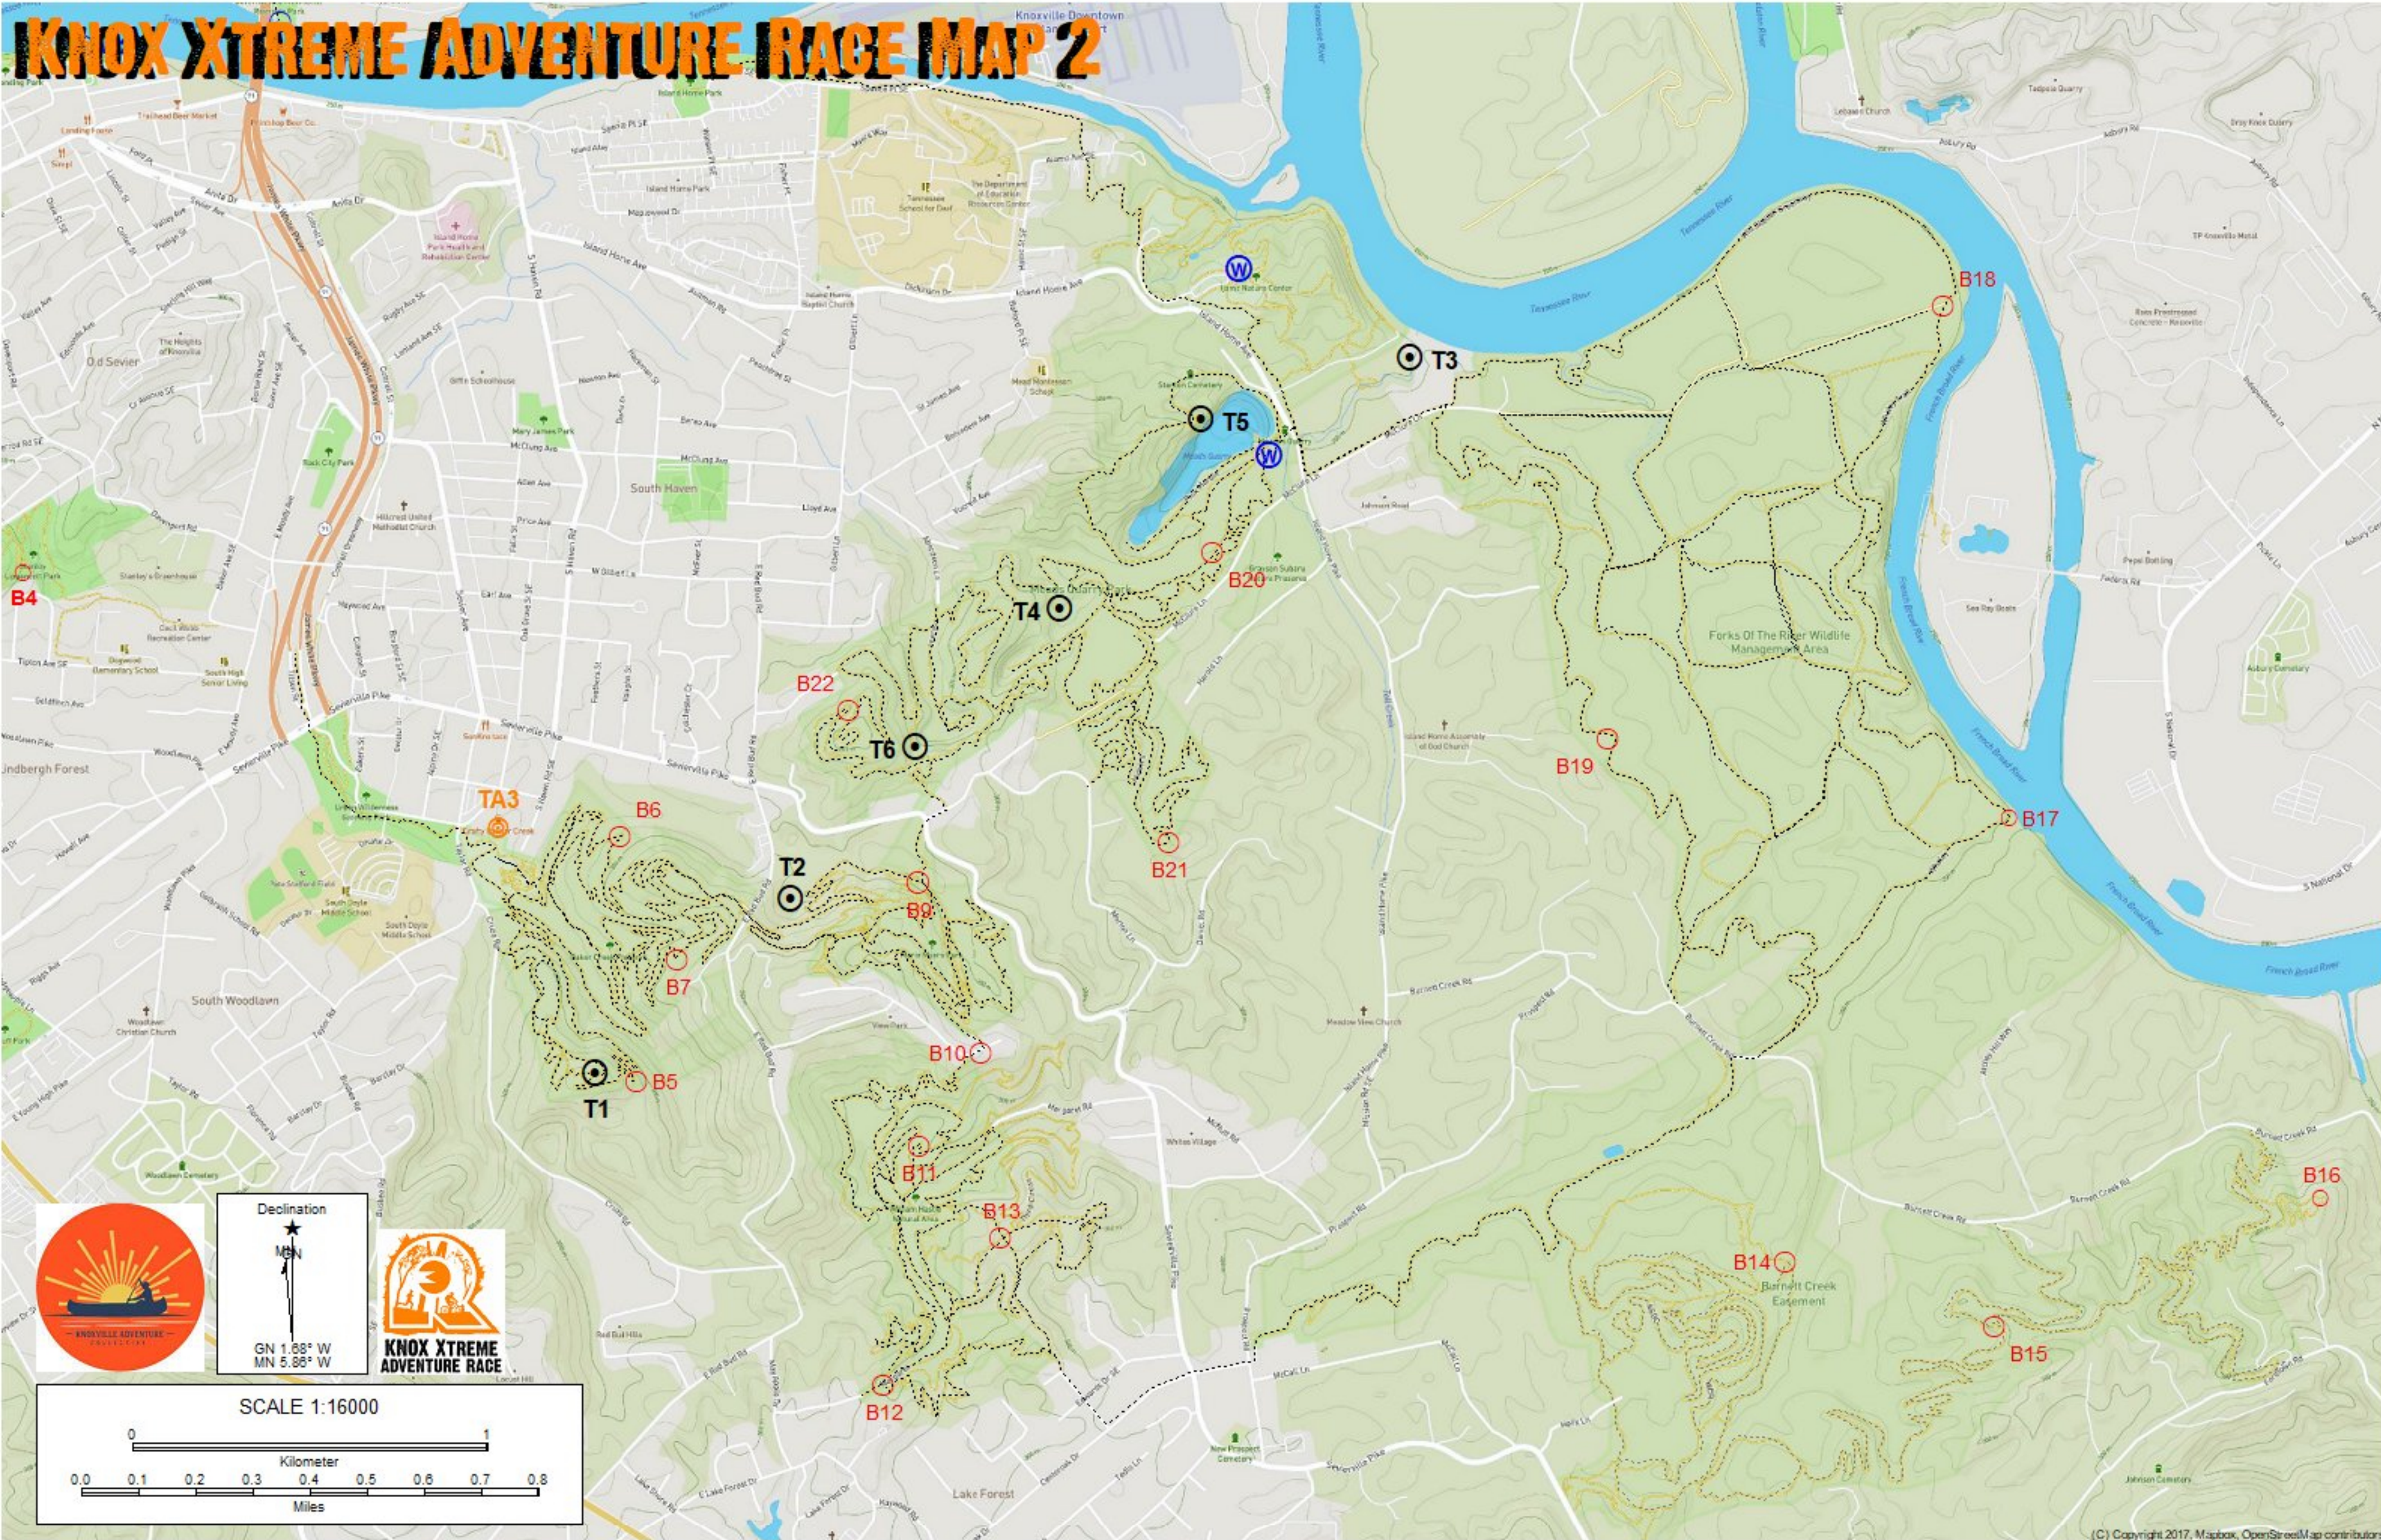

KNOX XTREME ADVENTURE RACE MAP 2

Declination
 ★
 MN
 GN 1.88° W
 MN 5.88° W