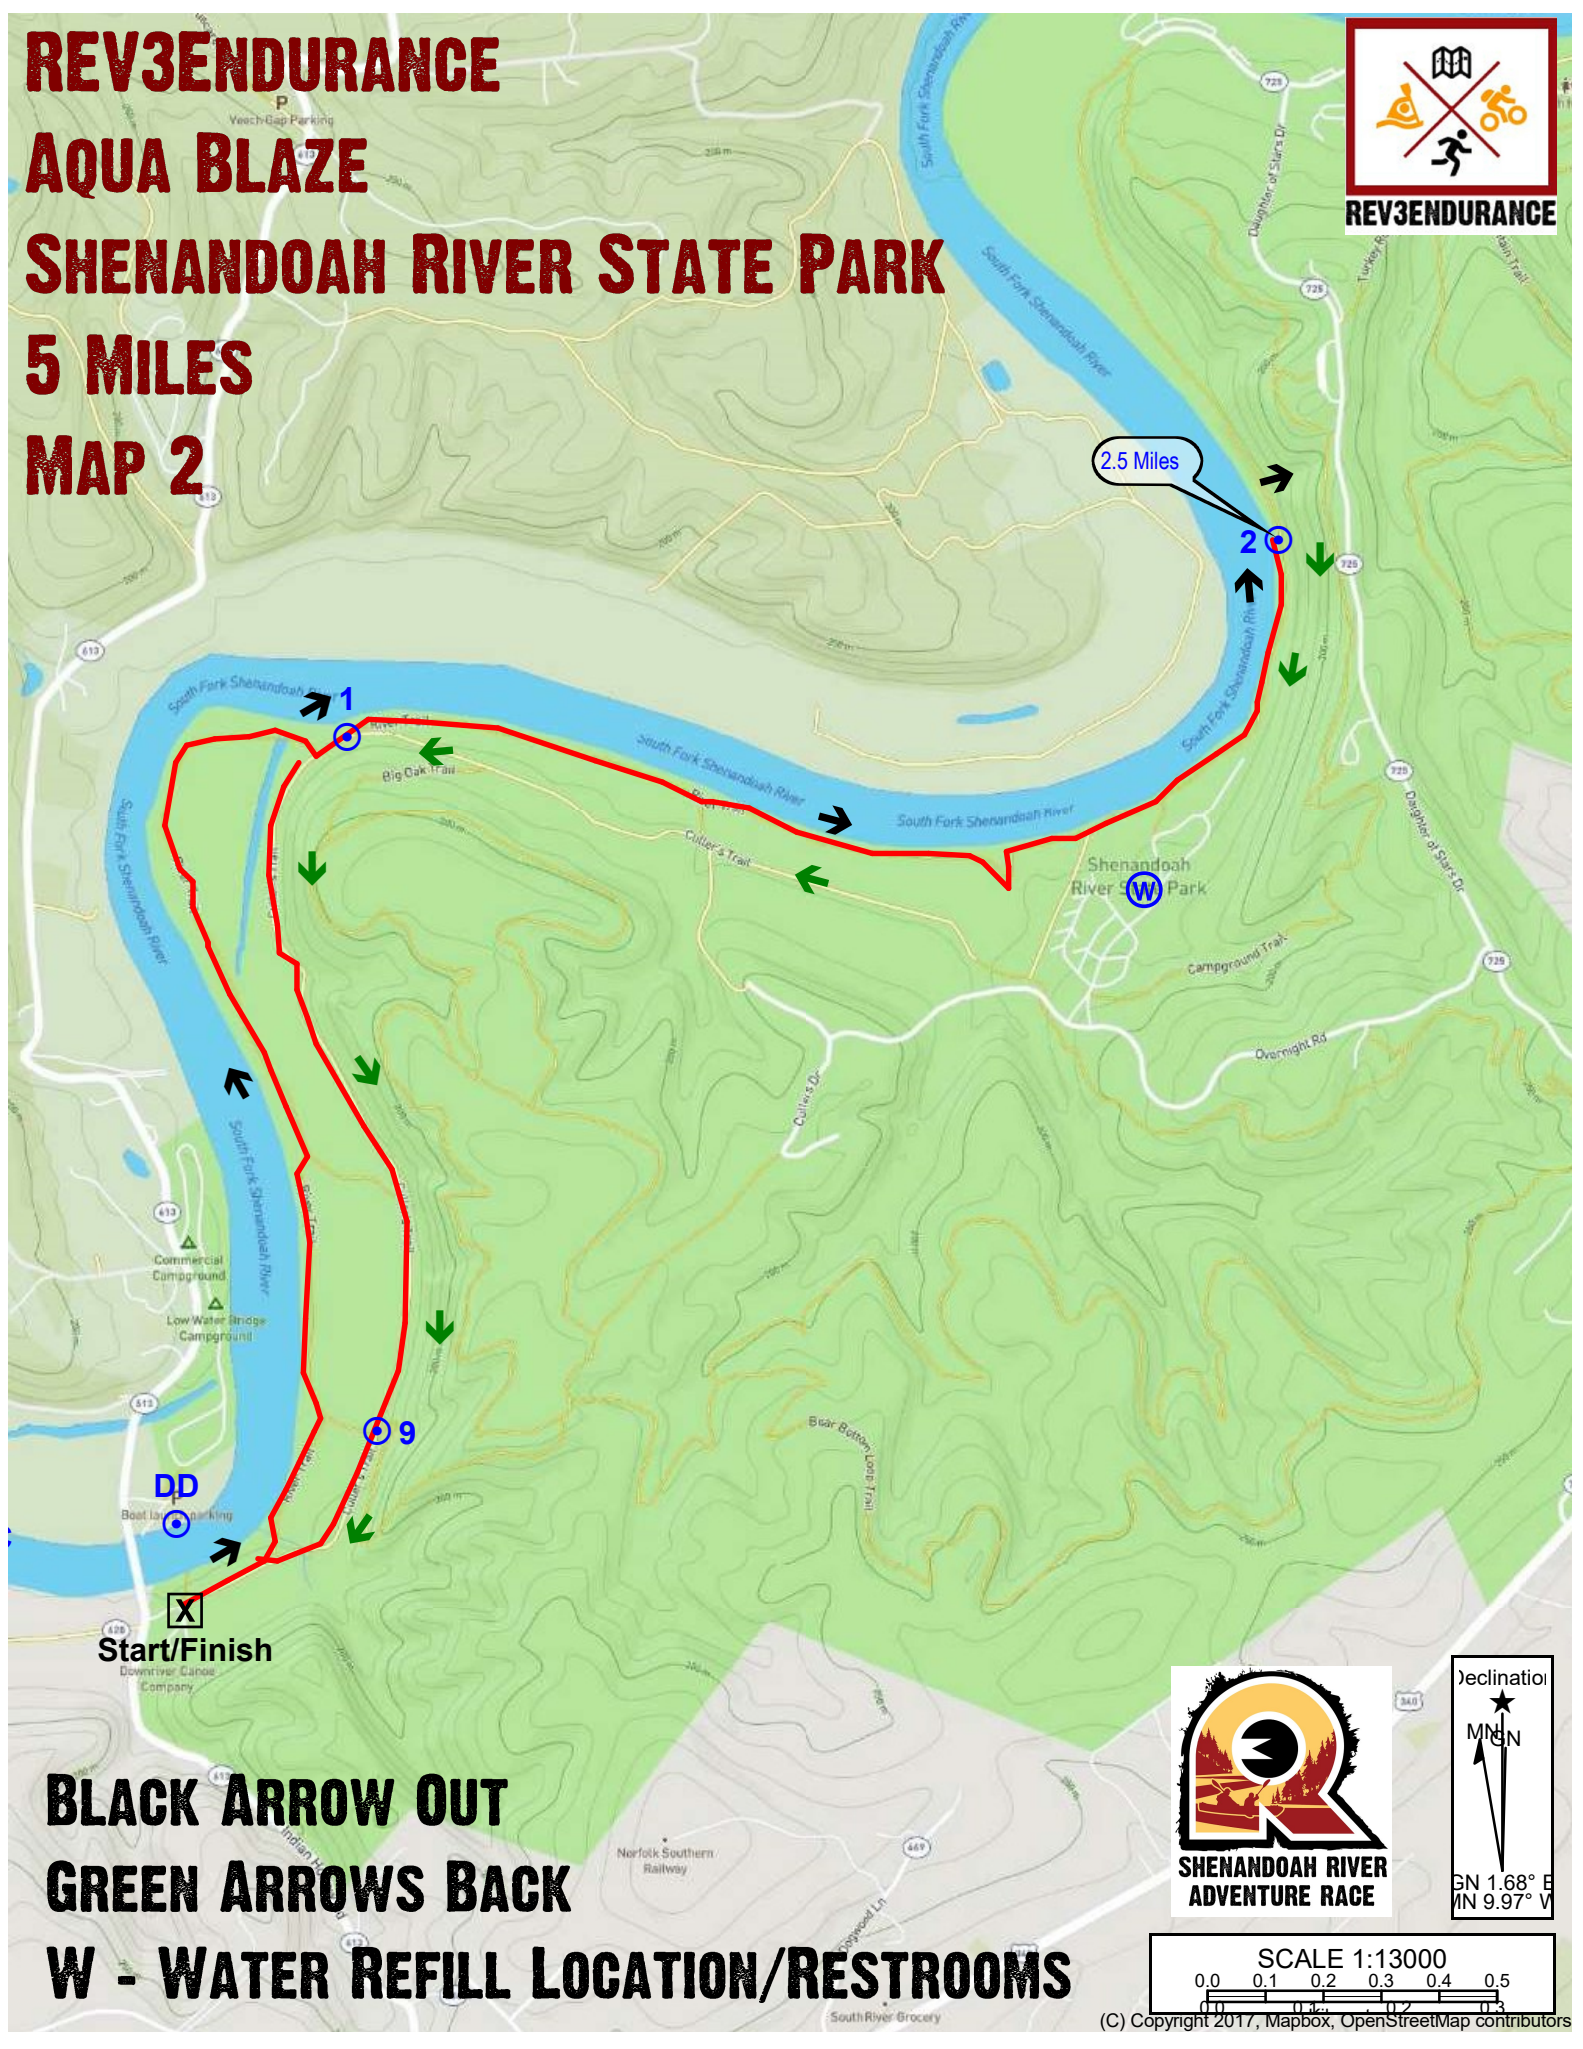

REV3ENDURANCE

AQUA BLAZE

SHENANDOAH RIVER STATE PARK

5 MILES

MAP 2

BLACK ARROW OUT
GREEN ARROWS BACK
W - WATER REFILL LOCATION/RESTROOMS