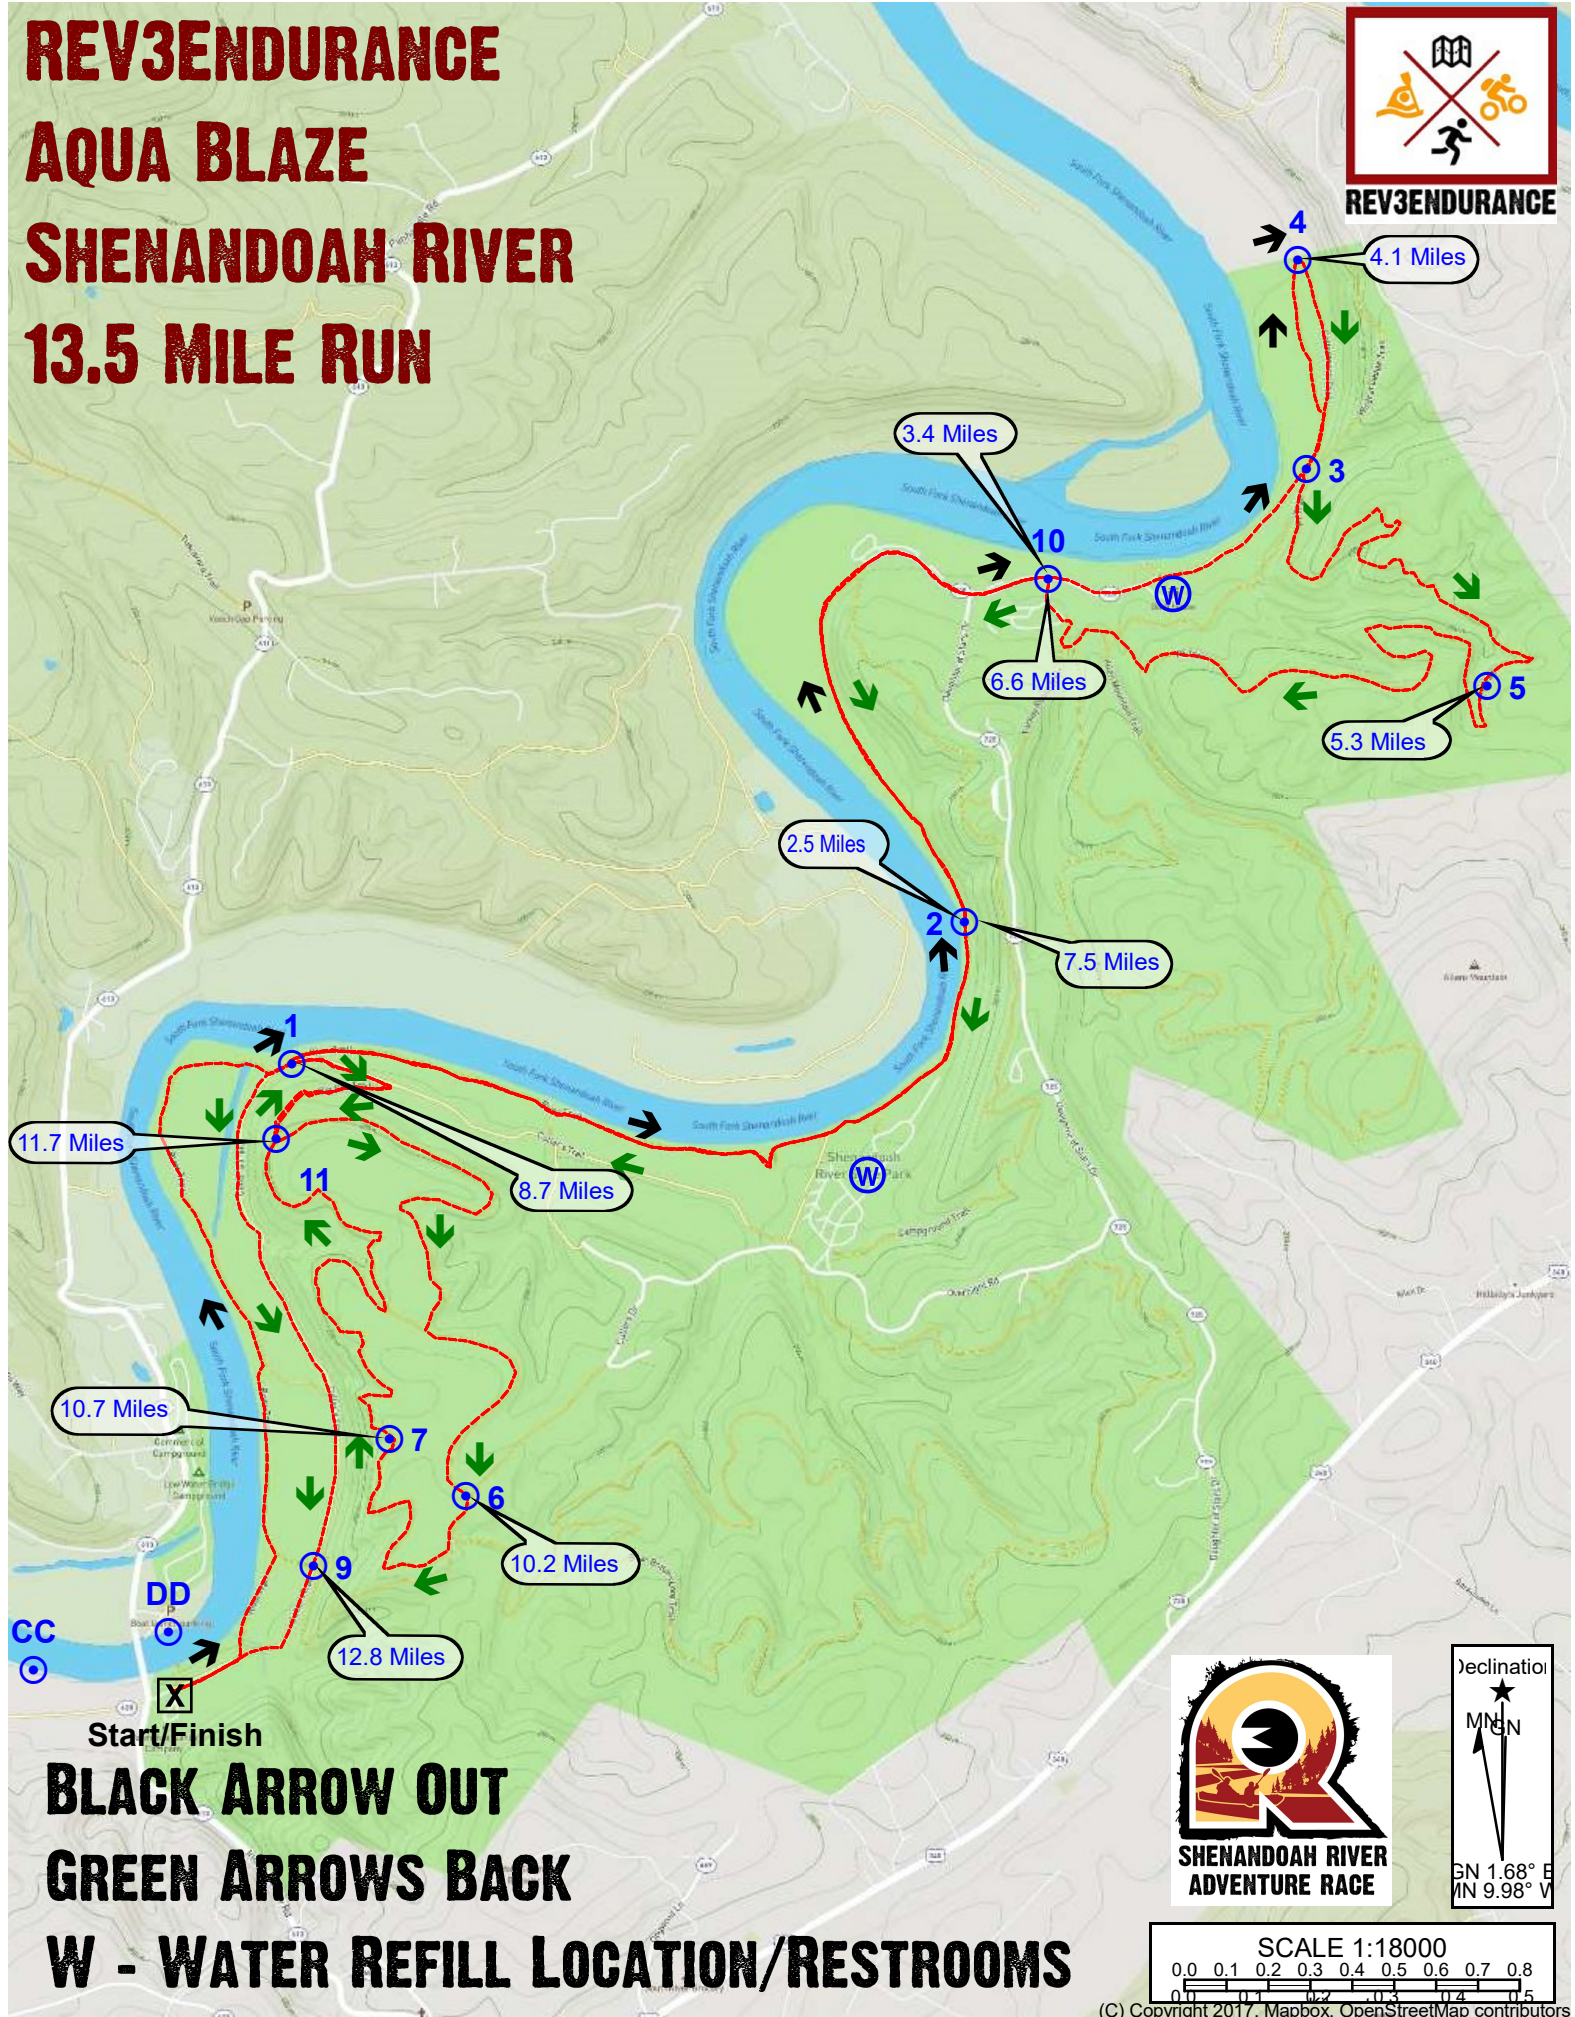

# REV3ENDURANCE AQUA BLAZE SHENANDOAH RIVER 13.5 MILE RUN

**BLACK ARROW OUT**  
**GREEN ARROWS BACK**  
**W - WATER REFILL LOCATION/RESTROOMS**